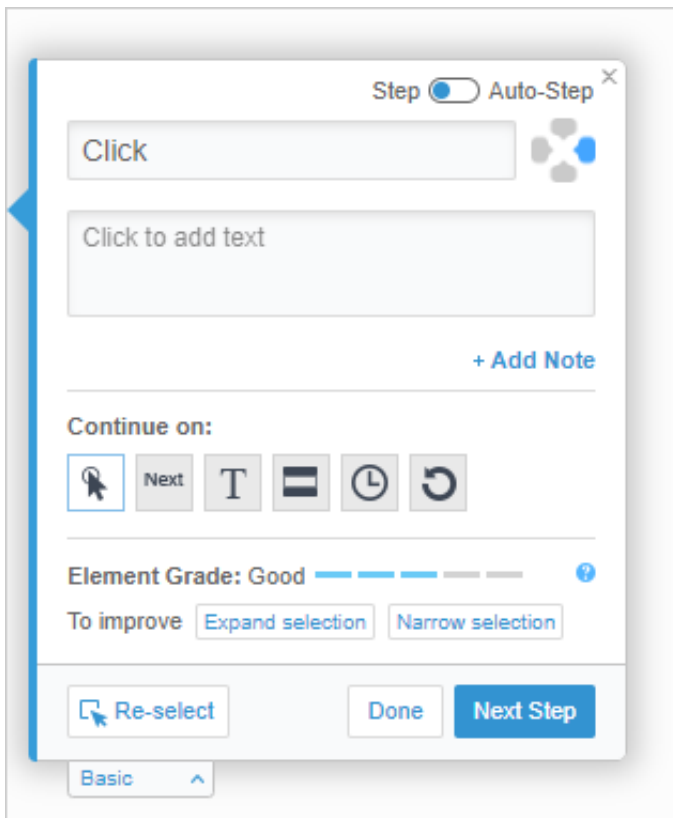

Smart WalkThru

□□

Smart

WalkThru

Smart WalkThru Smart WalkThru

Smart WalkThru

- WalkMe Smart WalkThru

- Smart WalkThru WalkMe WalkThru
- Smart WalkThru

- WalkMe INCLUDE NAVIGATIONAL STEP Smart WalkThru Smart WalkThru
- AVOID ADDING UNNECESSARY STEPS SmartTip WalkThru 12
- Save

Smart Walk-Thru

- Smart WalkThru
- Appearance

- Selected Element
- Customize on Screen!

StartPoint

StartPoint Smart WalkThru
Smart WalkThru

StartPoint
URL StartPoint

StartPoint Smart WalkThru Smart WalkThru true StartPoint true StartPoint Smart WalkThru Smart WalkThru StartPoint

- Add Start Point