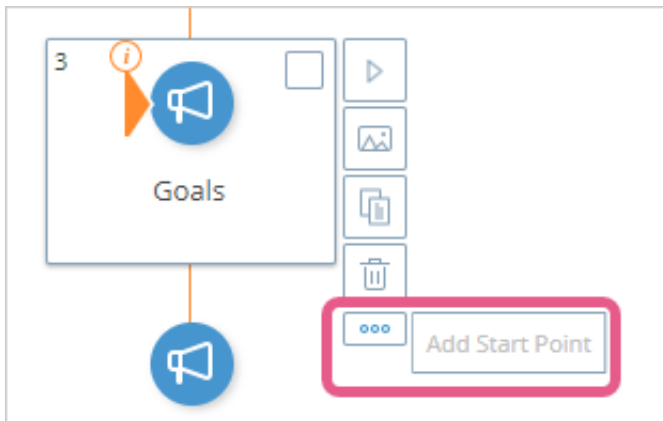

- WalkMe INCLUDE NAVIGATIONAL STEP Smart WalkThru Smart WalkThru
- AVOID ADDING UNNECESSARY STEPS SmartTip WalkThru 12
- Save

Smart Walk-Thru

- Smart WalkThru
- Appearance

- Selected Element
- Customize on Screen!

StartPoint

StartPoint Smart WalkThru
Smart WalkThru

StartPoint
URL StartPoint

StartPoint Smart WalkThru Smart WalkThru true StartPoint true StartPoint Smart WalkThru Smart WalkThru StartPoint

- Add Start Point